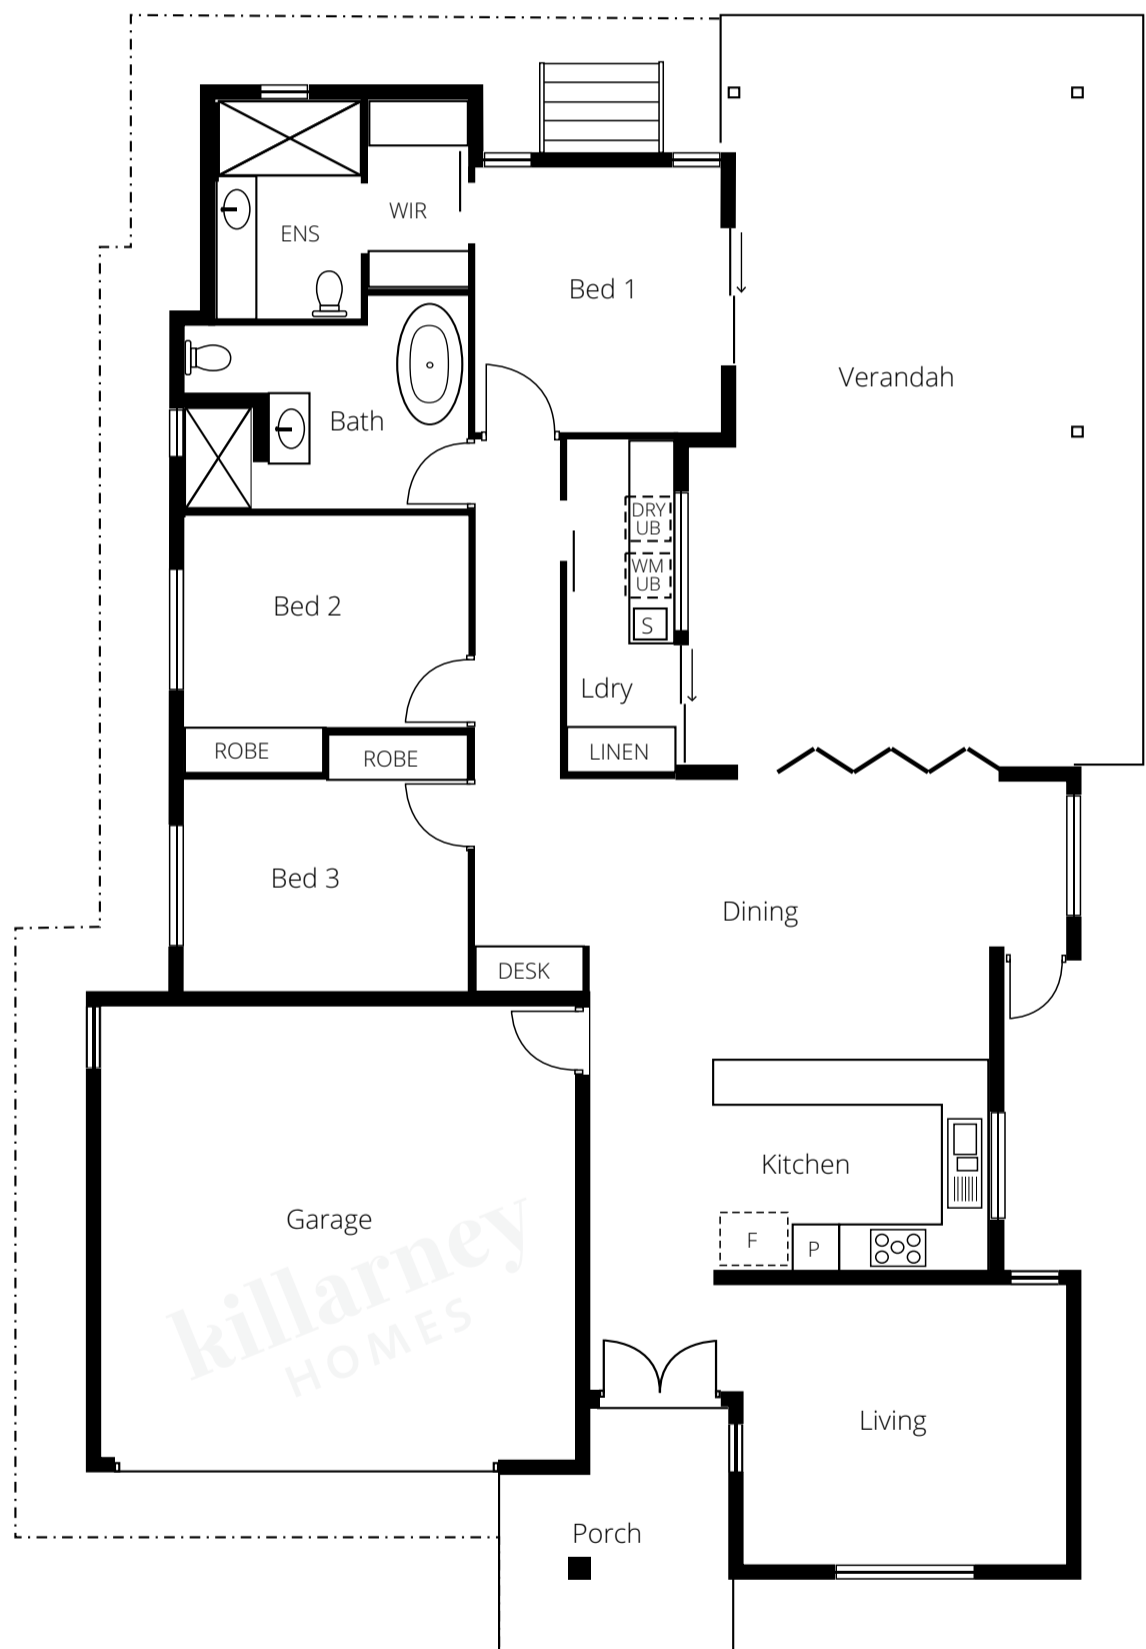

TITAN 235

4 2 2

Audited Energy Rating: 6 stars

SOME OF OUR STANDARD INCLUSIONS:

- ✓ Blockwork walls, fully rendered
- ✓ Solar Hot Water
- ✓ Invisi-guard Security Screens
- ✓ Full height overhead cabinets
- ✓ Soft closing cabinets
- ✓ 900mm kitchen appliances
- ✓ Dishwasher
- ✓ Landscaping
- ✓ Fencing