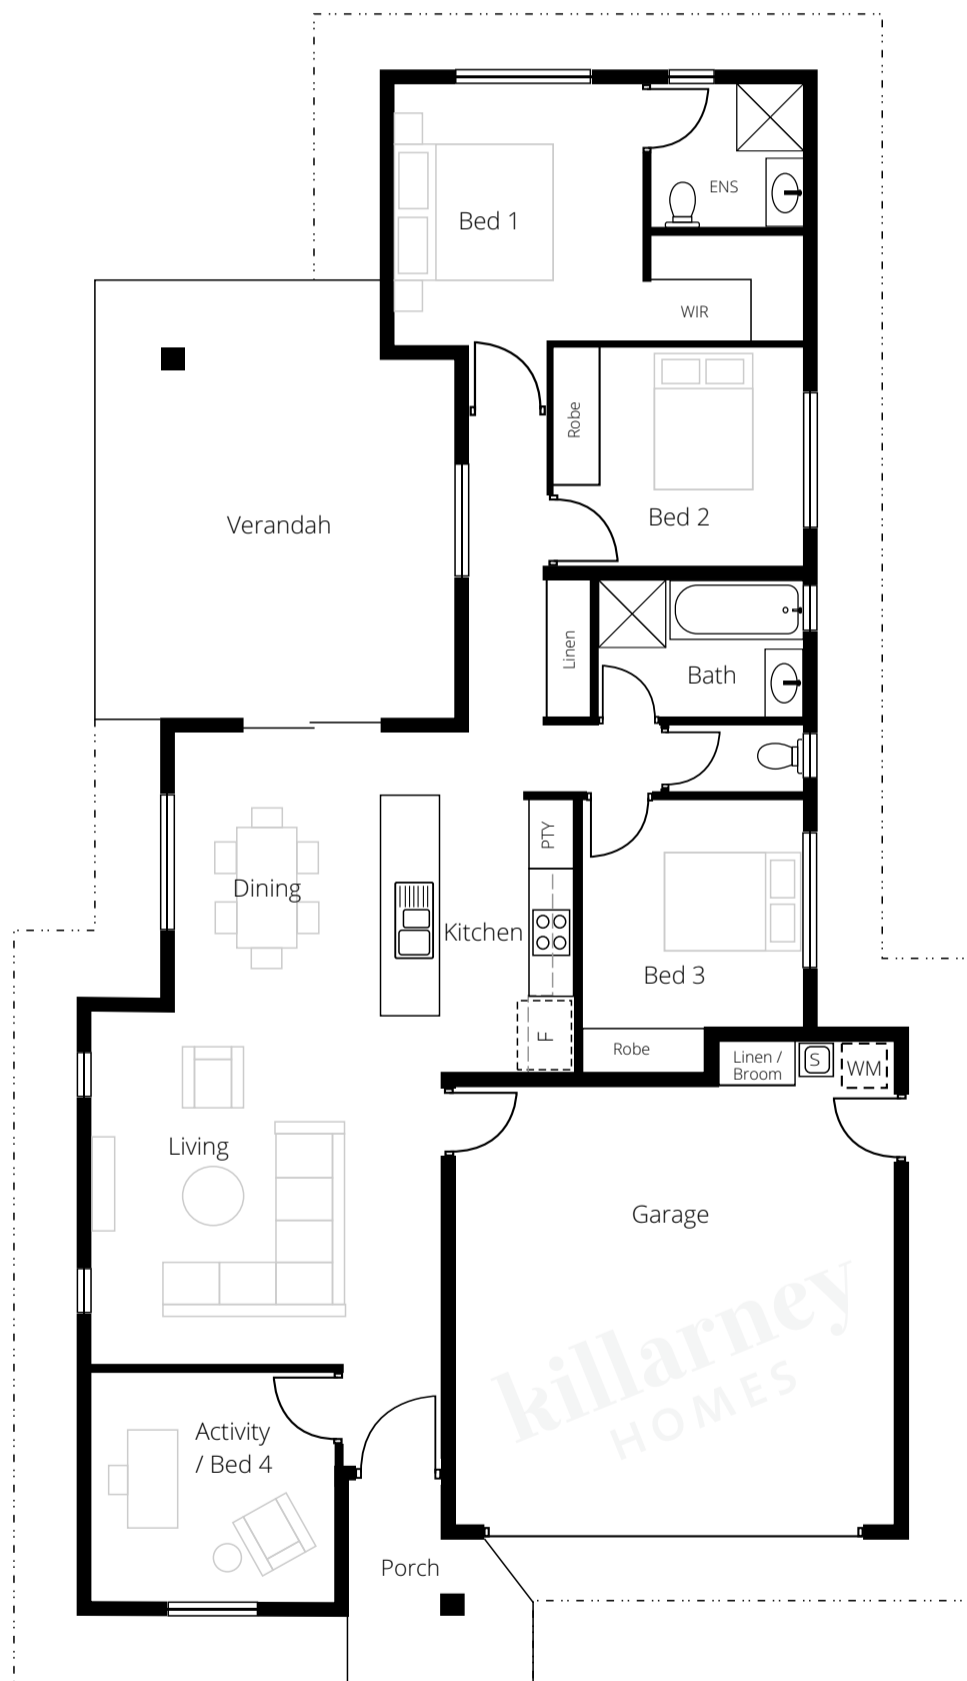

PEARL 188

Audited Energy Rating: 6 stars

SOME OF OUR STANDARD INCLUSIONS:

- ✓ Blockwork walls, fully rendered
- ✓ Solar Hot Water
- ✓ Invisi-guard Security Screens
- ✓ Full height overhead cabinets
- ✓ Soft closing cabinets
- ✓ 900mm kitchen appliances
- ✓ Dishwasher
- ✓ Landscaping
- ✓ Fencing