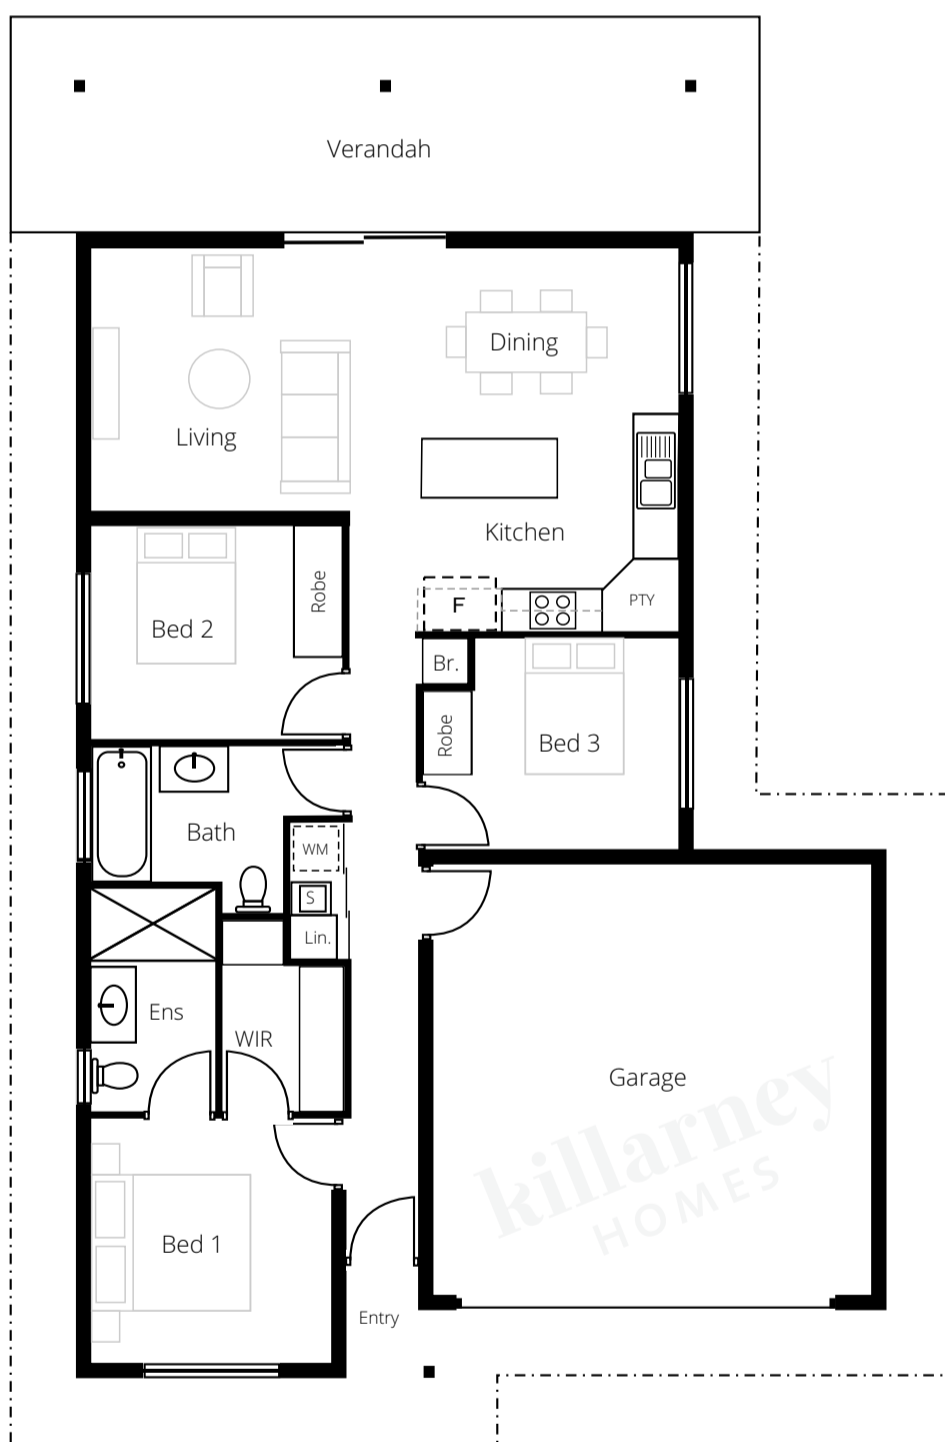

HALO 167

3 2 2

Audited Energy Rating: 6 stars

SOME OF OUR STANDARD INCLUSIONS:

- ✓ Blockwork walls, fully rendered
- ✓ Solar Hot Water
- ✓ Invisi-guard Security Screens
- ✓ Full height overhead cabinets
- ✓ Soft closing cabinets
- ✓ 900mm kitchen appliances
- ✓ Dishwasher
- ✓ Landscaping
- ✓ Fencing