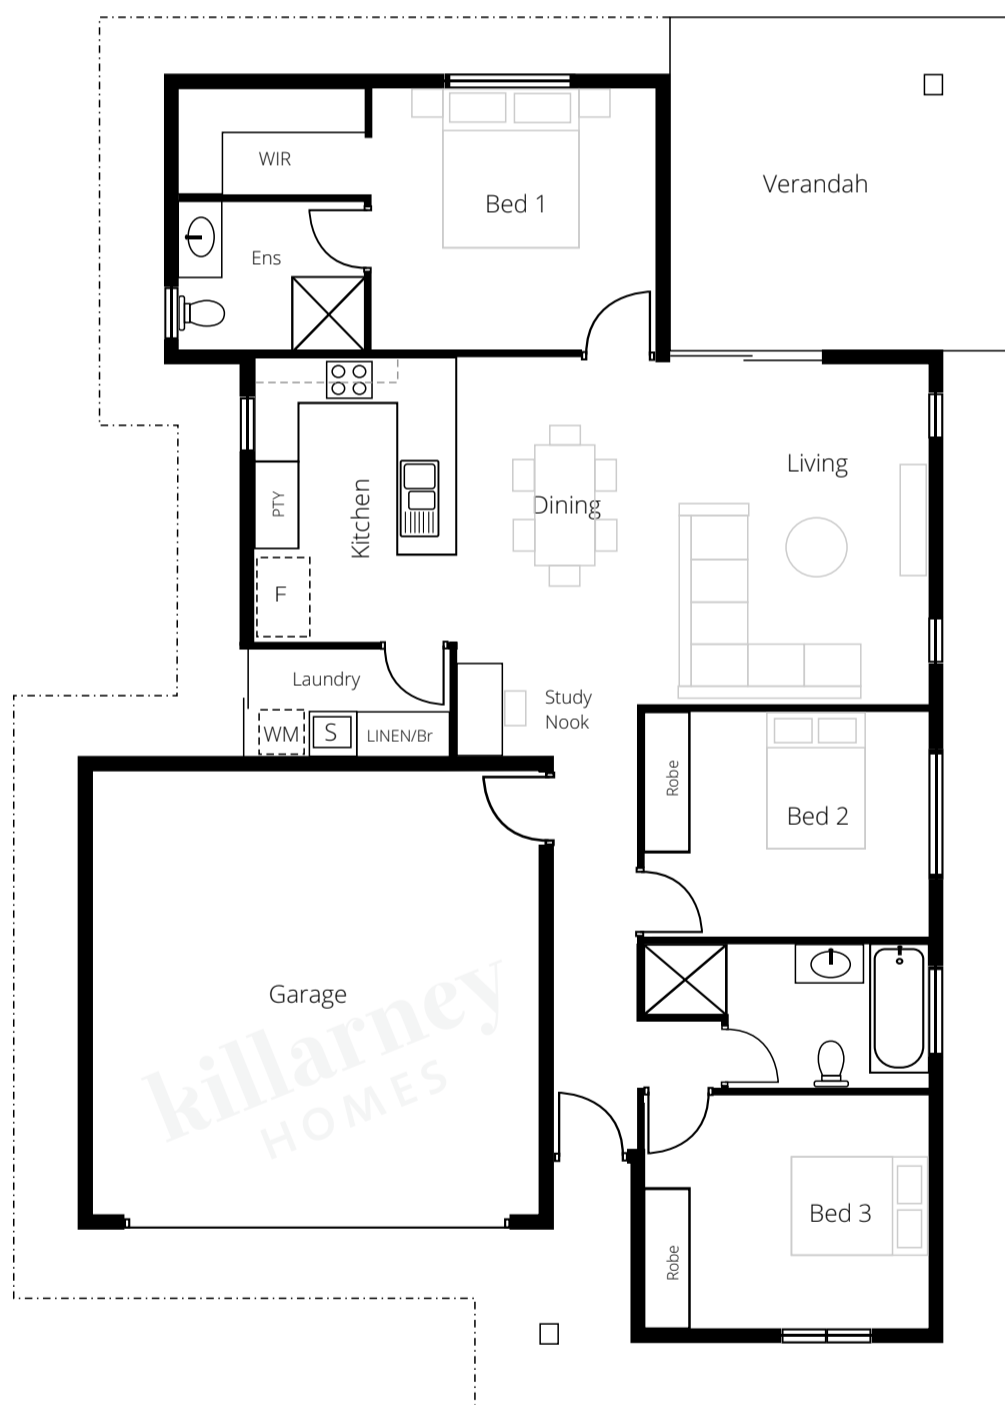

SOME OF OUR STANDARD INCLUSIONS:

- ✓ Blockwork walls, fully rendered
- ✓ Solar Hot Water
- ✓ Invisi-guard Security Screens
- ✓ Full height overhead cabinets
- ✓ Soft closing cabinets
- ✓ 900mm kitchen appliances
- ✓ Dishwasher
- ✓ Landscaping
- ✓ Fencing