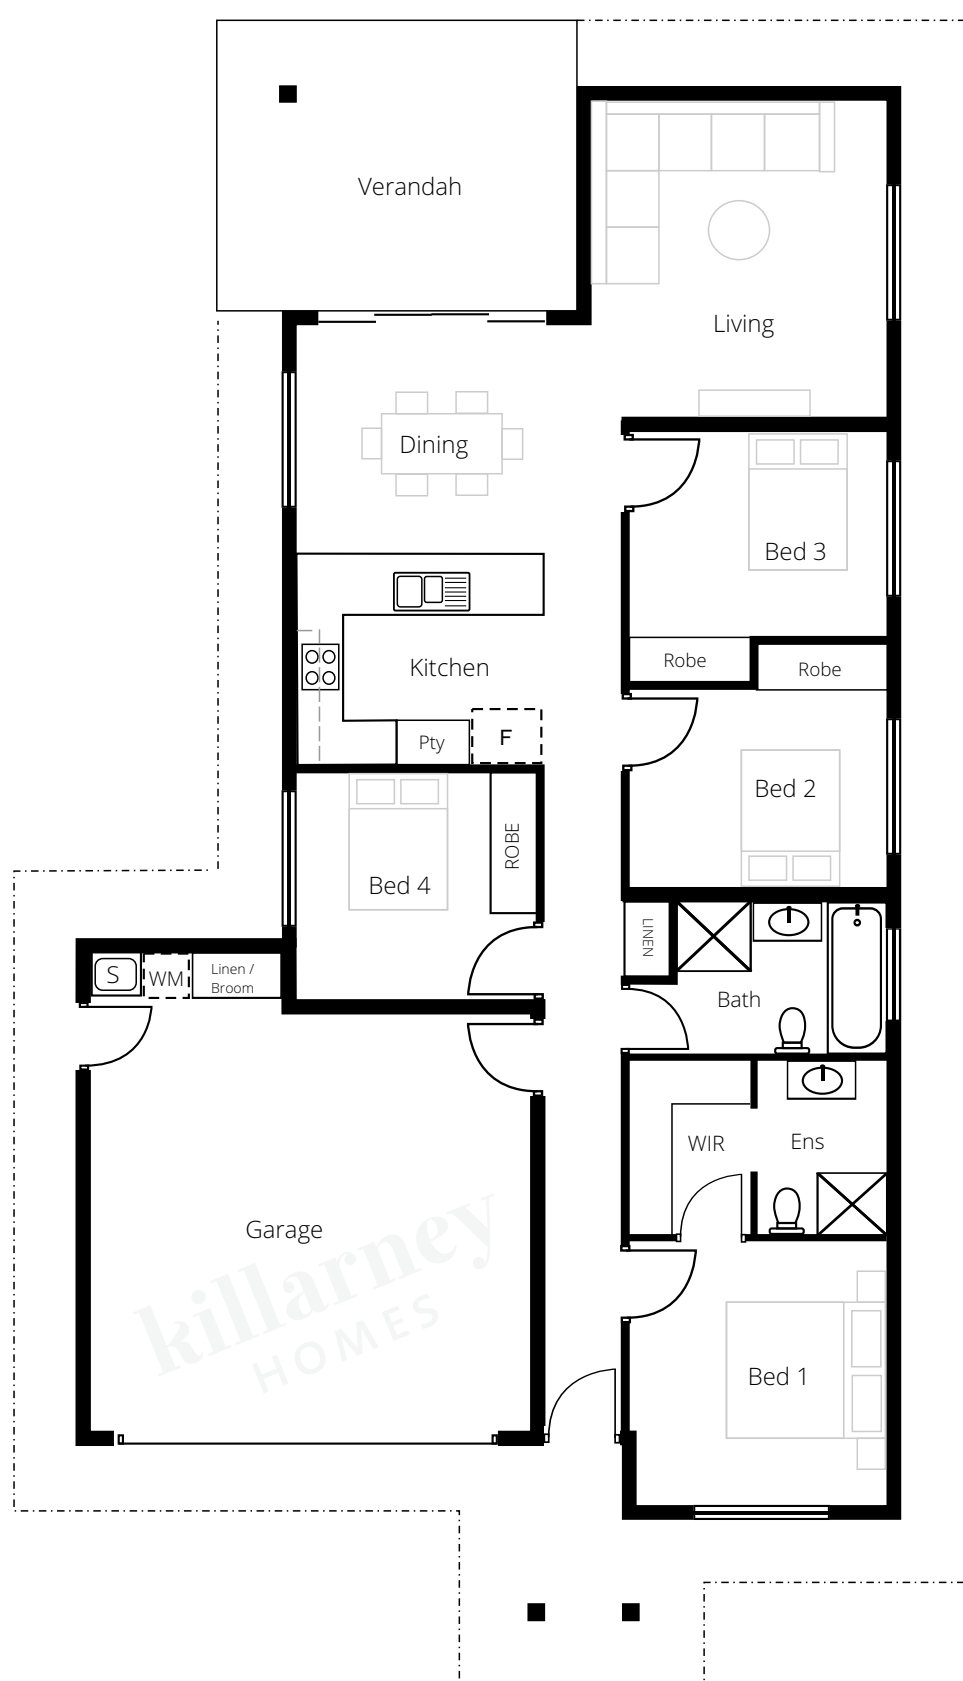

TOPAZ 180

4 2 2

Audited Energy Rating: 6 stars

SOME OF OUR STANDARD INCLUSIONS:

- ✓ Blockwork walls, fully rendered
- ✓ Solar Hot Water
- ✓ Invisi-guard Security Screens
- ✓ Full height overhead cabinets
- ✓ Soft closing cabinets
- ✓ 900mm kitchen appliances
- ✓ Dishwasher
- ✓ Landscaping
- ✓ Fencing