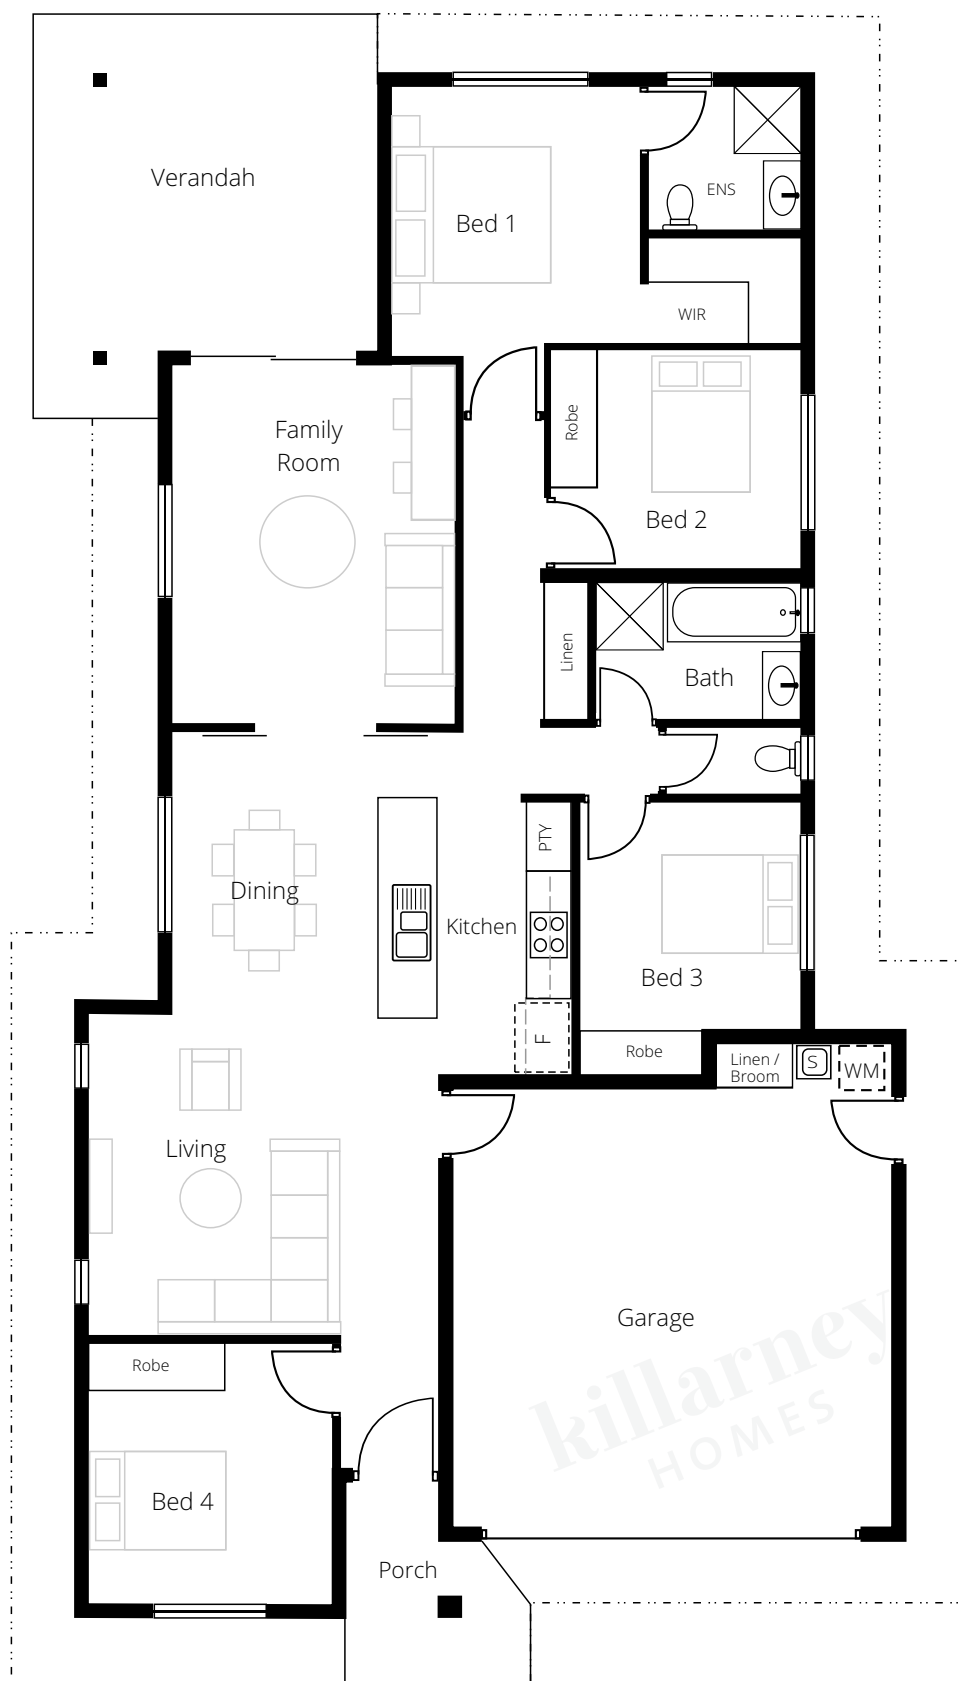

PEARL 203

Audited Energy Rating: 6 stars

SOME OF OUR STANDARD INCLUSIONS:

- ✓ Blockwork walls, fully rendered
- ✓ Solar Hot Water
- ✓ Invisi-guard Security Screens
- ✓ Full height overhead cabinets
- ✓ Soft closing cabinets
- ✓ 900mm kitchen appliances
- ✓ Dishwasher
- ✓ Landscaping
- ✓ Fencing