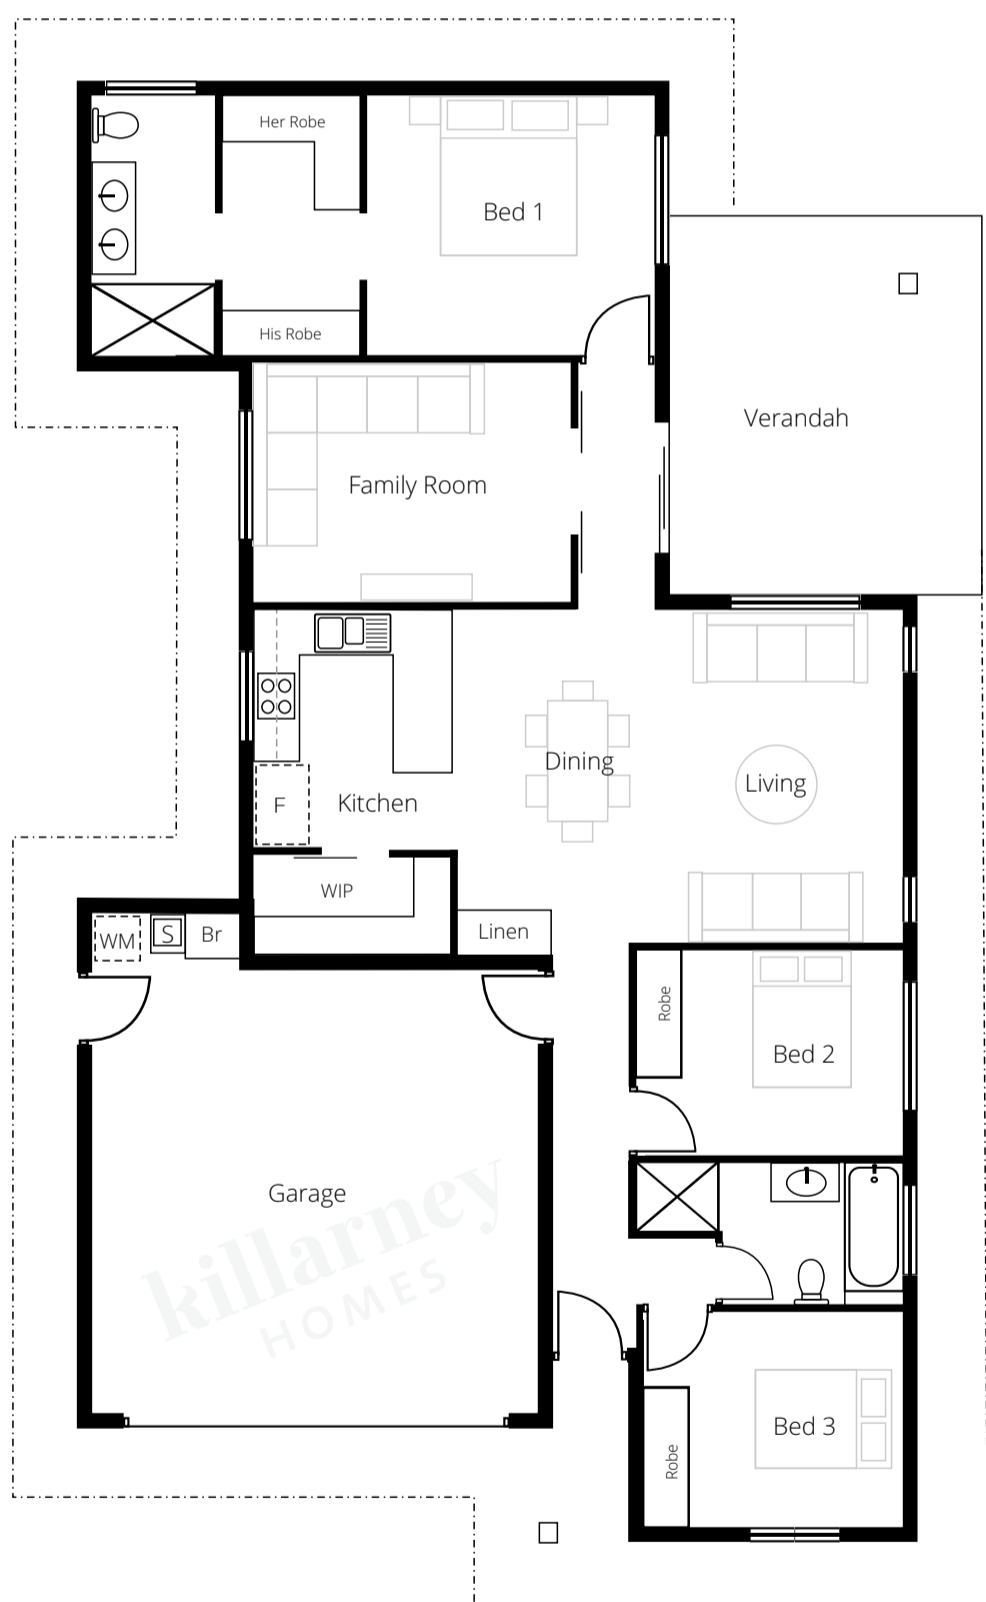

AURA 188

3 2 2

Audited Energy Rating: 6 stars

SOME OF OUR STANDARD INCLUSIONS:

- ✓ Blockwork walls, fully rendered
- ✓ Solar Hot Water
- ✓ Invisi-guard Security Screens
- ✓ Full height overhead cabinets
- ✓ Soft closing cabinets
- ✓ 900mm kitchen appliances
- ✓ Dishwasher
- ✓ Landscaping
- ✓ Fencing